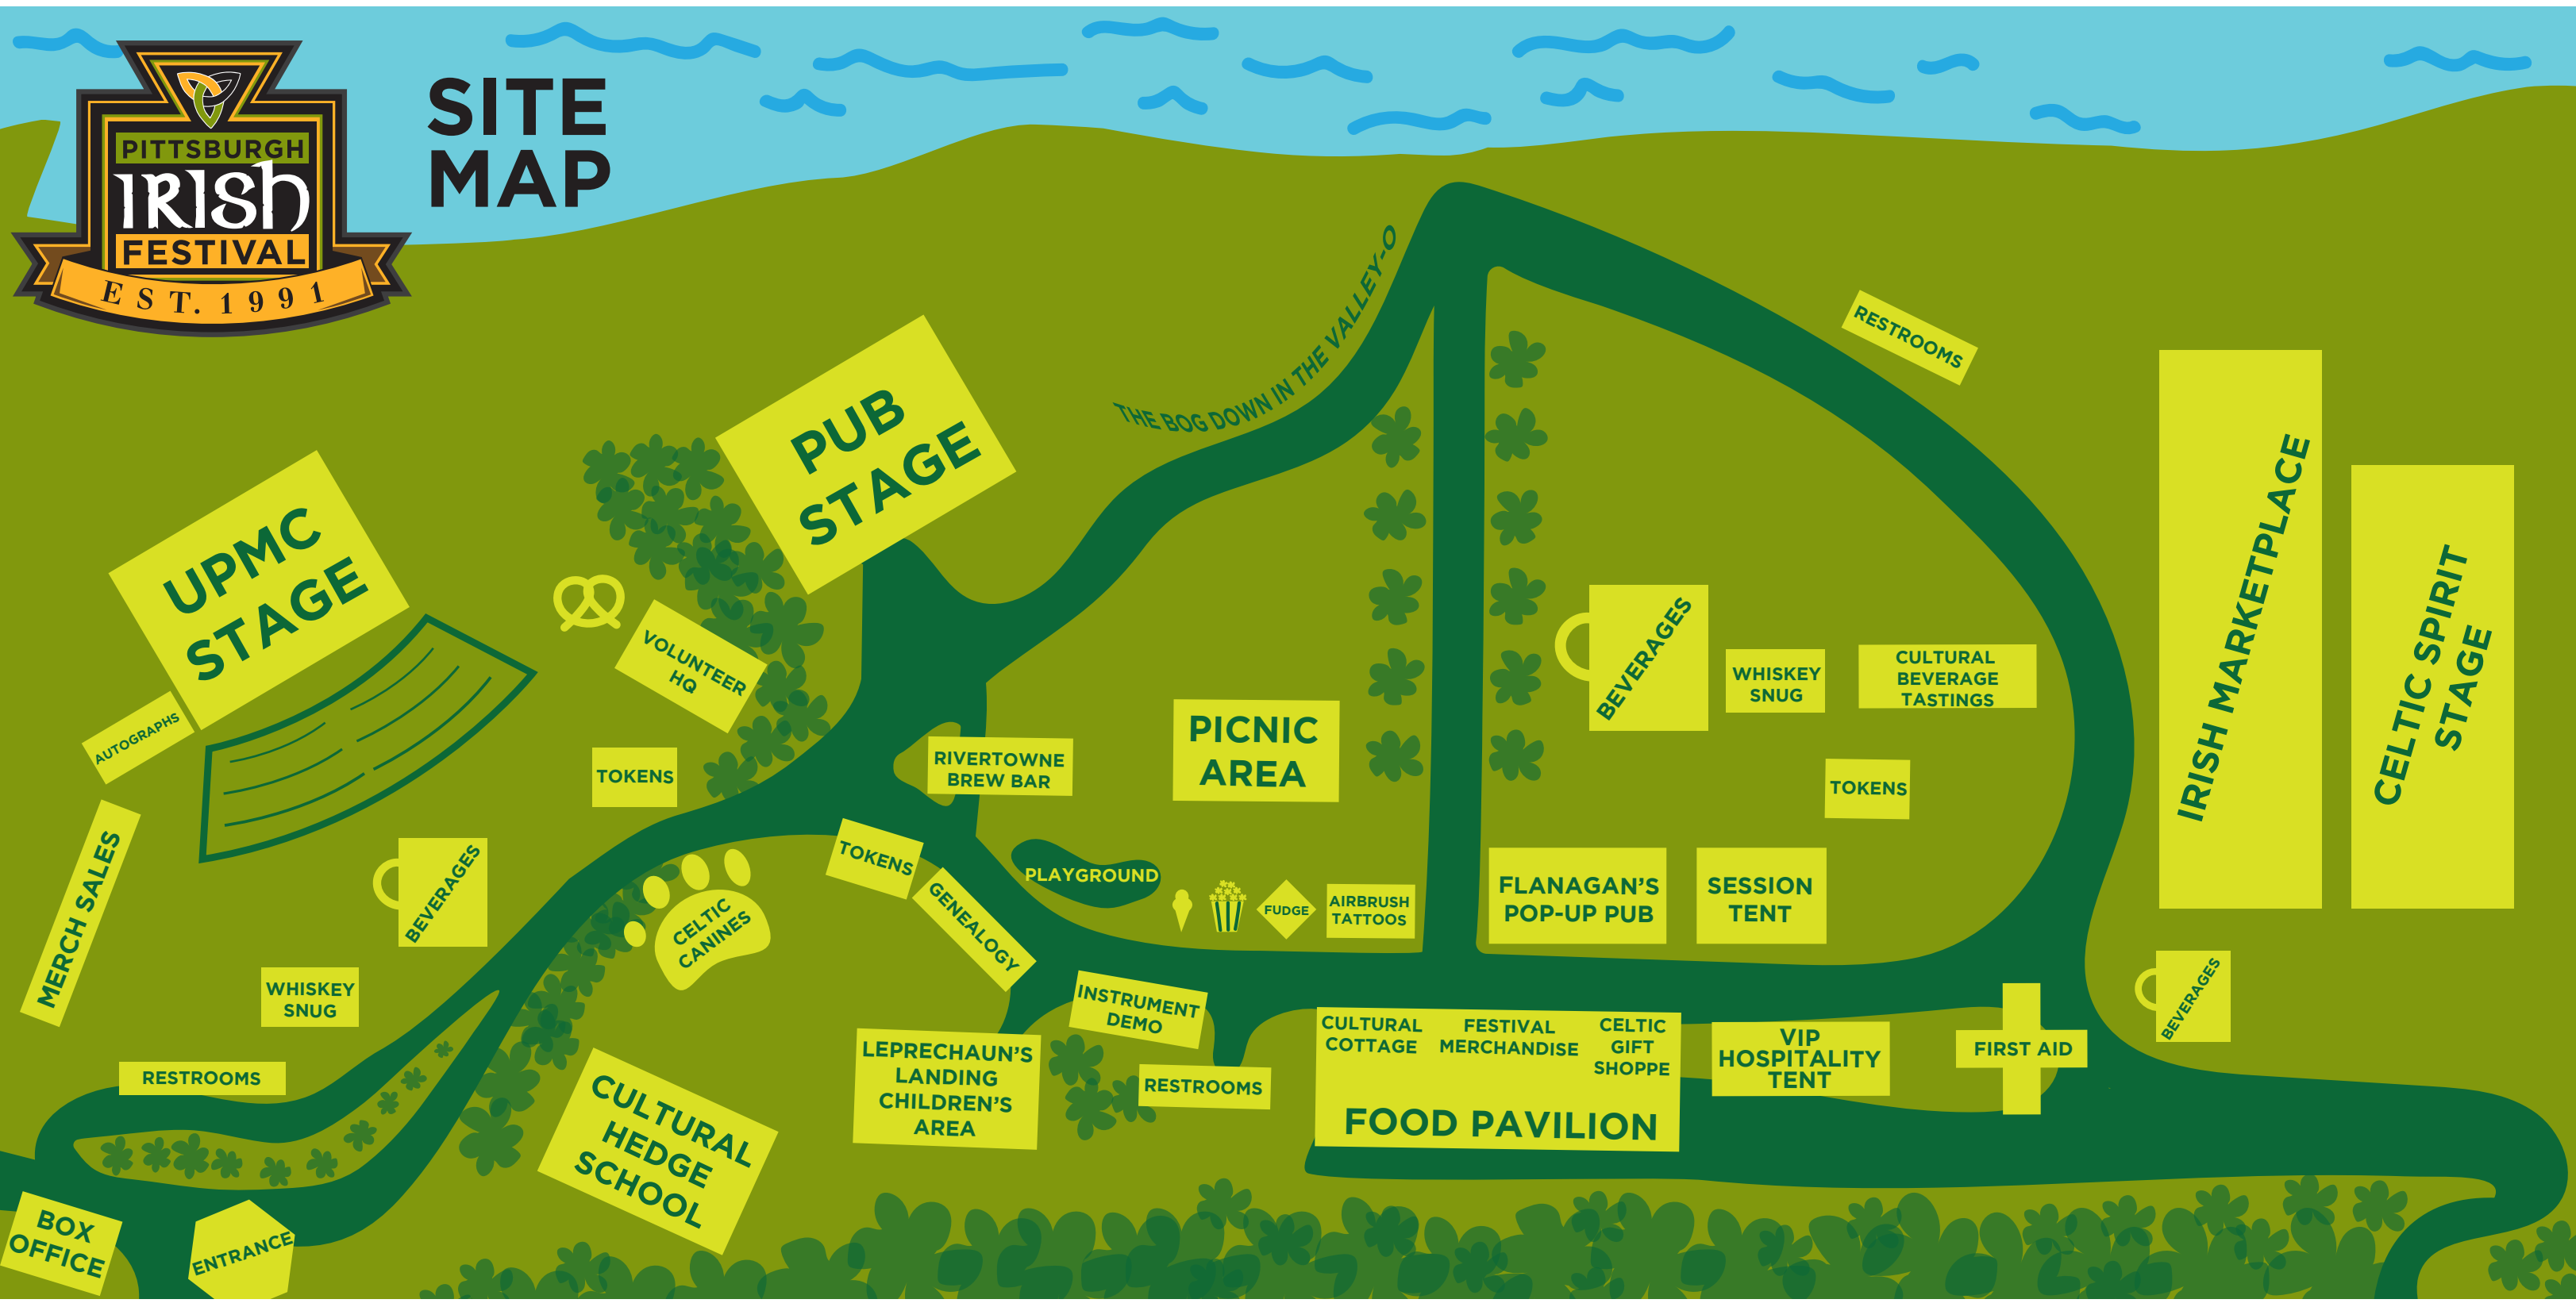

SITE MAP

THE BOG DOWN IN THE VALLEY-O

UPMC STAGE

PUB STAGE

IRISH MARKETPLACE

CELTIC SPIRIT STAGE

PICNIC AREA

FOOD PAVILION

CULTURAL HEDGE SCHOOL

LEPRECHAUN'S LANDING CHILDREN'S AREA

FLANAGAN'S POP-UP PUB

SESSION TENT

FIRST AID

RIVERTOWNE BREW BAR

BEVERAGES

WHISKEY SNUG

CULTURAL BEVERAGE TASTINGS

TOKENS

PLAYGROUND

AIRBRUSH TATTOOS

TOKENS

GENEALOGY

INSTRUMENT DEMO

RESTROOMS

RESTROOMS

MERCH SALES

AUTOGRAPHS

BOX OFFICE

ENTRANCE

CELTIC CANINES